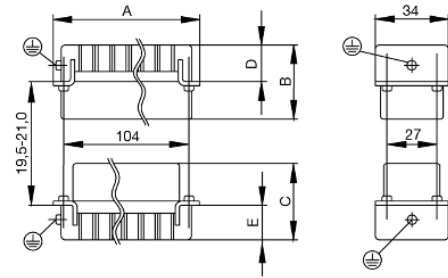

Drawings

Tightening torques and screwing tools

Screw size	Connector type	Dia. tightening torque in Nm	Recommended blade inserts and AF size for hexagon socket	
M 2.5	Signal contacts			
	S 6/6	0.5 - 0.55	SD 0.6 x 3.5 mm or PZ0	
	S 6/12	0.5 - 0.55	SD 0.6 x 3.5 mm or PZ0	
M 2.9 x 0.5	Fastening screws			
	HQ 4/2	0.8 (plastic) / 1.1 (metal)	SD 0.6 x 3.5 mm or PH0	
	HQ 8	0.8 (plastic) / 1.1 (metal)	SD 0.6 x 3.5 mm or PH0	
	HQ 17	0.8 (plastic) / 1.1 (metal)	SD 0.6 x 3.5 mm or PH0	
M 3	Contact screws			
	HA 3	0.5 - 0.55	SD 0.5 x 3.0 mm	
	HA 4	0.5 - 0.55	SD 0.5 x 3.0 mm	
	HA 10 bis HA 48	0.5 - 0.55	SD 0.6 x 3.5 mm or PH0	
	HE	0.5 - 0.55	SD 0.6 x 3.5 mm or PZ0	
	HVE	0.5 - 0.55	SD 0.6 x 3.5 mm or PZ0	
	Signal contacts:			
	S 4/2	0.5 - 0.55	SD 0.6 x 3.5 mm or PZ0	
	S 4/8	0.5 - 0.55	SD 0.6 x 3.5 mm or PZ0	
	PE connection via female contact			
	S 4	0.5 - 0.8	SD 0.6 x 3.5 mm	
	ConCept modular frame, metal	0.5 - 0.55	SD 0.6 x 3.5 mm	
	PE terminal			
	HQ 5	0.5 - 0.55	SD 0.6 x 3.5 or 0.8 x 4 mm	
	HQ 7	0.5 - 0.55	SD 0.6 x 3.5 or 0.8 x 4 mm	
	Fastening screws	0.5 - 0.55	SD 0.6 x 3.5 mm or PZ0	
	Guide pin	0.5 - 0.55	SD 0.6 x 3.5 mm or PZ0	
	Guide bush	0.5 - 0.55	SD 0.6 x 3.5 mm or PZ0	
	Coding pins	0.5 - 0.55	SD 0.6 x 3.5 mm or PZ0	
	M 4	Contact screws		
		HSB	1.2 - 1.5	SD 0.6 x 3.5 or 0.8 x 4 mm or PZ1
		PE connection via male contact		
S 4		0.5 - 0.8	SD 0.6 x 3.5 mm	
ConCept modular frame, metal		1.2 - 1.5	SD 0.6 x 3.5 mm	
PE terminal				
HA		1.2 - 1.5	SD 0.6 x 3.5 or 0.8 x 4 mm or PH1	
HE		1.2 - 1.5	SD 0.6 x 3.5 or 0.8 x 4 mm or PH1	
HEE		1.2 - 1.5	SD 0.6 x 3.5 or 0.8 x 4 mm or PH1	
HVE		1.2 - 1.5	SD 0.6 x 3.5 or 0.8 x 4 mm or PH1	
HD		1.2 - 1.5	SD 0.6 x 3.5 or 0.8 x 4 mm or PZ1	
HDD		1.2 - 1.5	SD 0.6 x 3.5 or 0.8 x 4 mm or PZ1	
S 6/6 (for signal contacts)		1.2 - 1.5	0.8 x 4 mm or PZ1	
ConCept modular frame, plastic		1.2 - 1.5	0.8 x 4 mm or PZ1	
M 5		PE terminal		
		HSB	2 - 2.5	SD 1 x 5.5 mm or PZ2
		S 4/0 (Screw connection)	2 - 2.5	SD 1.2 x 6.5 mm or PH2
	S 4/0 (Axial screw connection)	2 - 2.5	SD 0.8 x 4 mm or PZ 2	
	S 4/2	2 - 2.5	SD 1.2 x 6.5 mm or PH2	
	S 4/8	2 - 2.5	SD 1.2 x 6.5 mm or PH2	
	S 6/12	2 - 2.5	SD 0.8 x 4 mm or PZ 2	
	S 6/36	2 - 2.5	SD 1.2 x 6.5 mm or PH2	
	S 8/24	2 - 2.5	SD 1.2 x 6.5 mm or PH2	
	S 12/2	2 - 2.5	SD 1.2 x 6.5 mm or PH2	
	M 6	Power contacts		
S 4/0 (Screw connection)		1.2 (1.5 mm ²) / 2 (2.5 mm ²) / 3 (4-16 mm ²)	SD 0.8 x 4 mm	
S 4/2		1.2 (1.5 mm ²) / 2 (2.5 mm ²) / 3 (4-16 mm ²)	SD 0.8 x 4 mm	
S 4/8		1.2 (1.5 mm ²) / 2 (2.5 mm ²) / 3 (4-16 mm ²)	SD 0.8 x 4 mm	
M 7 x 0.75	Power contacts			
	S 4	1.1 - 1.7	SW 2	
	S 6/6 (+ PE)	6 - 8	SW 4	
M 8 x 0.75	Power contacts			
	S 6/12	1.1 - 1.7	SW 2	
	S 8/0 (+ PE)	6 (10-16 mm ²) - 7 (25 mm ²)	SW 4	
M10 x 1	Power contacts			
	S 4/0 (Axial connection)	2 - 3	SW 3	